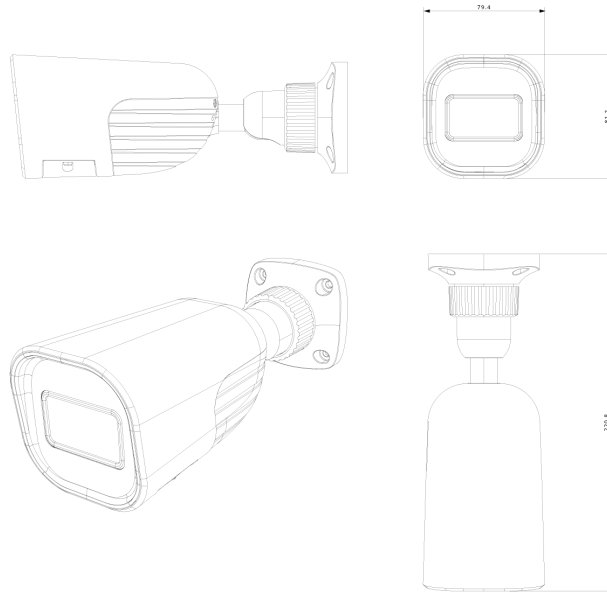

DIMENSIONS